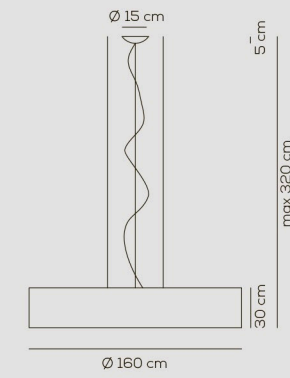

skin

Manuel Vivian

SP SKI 160 E27
kg 23 m³ 2,15